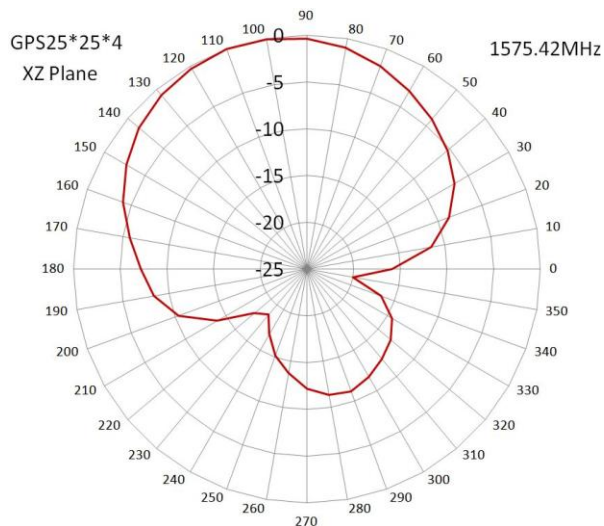

TOP ELECTRONIC INDUSTRY CO., LTD.

www.topecind.com

www.top-elecomponents.com

Radiation Pattern

TOP ELECTRONIC INDUSTRY CO.,LTD

Rm407 27th Bldg,Nanhua Zone,Huaqiang south,Futian Dist,SZ,GD,China

Tel:+86-755-8281 5110

Fax:+86-755-8281 5220

Web: www.topecind.com

www.top-elecomponents.com