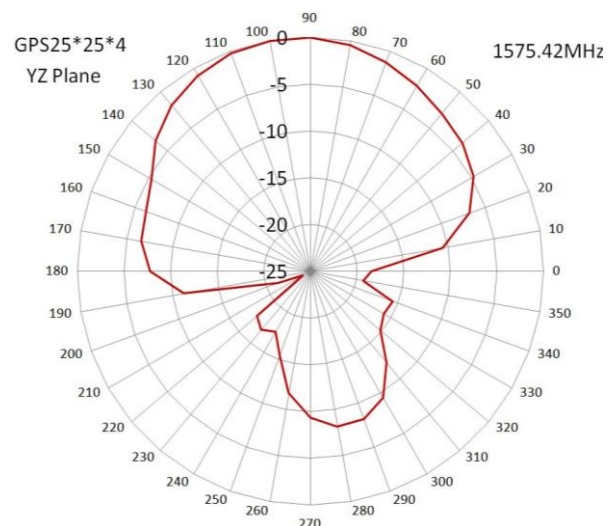

TOP ELECTRONIC INDUSTRY CO., LTD.

www.topecind.com

www.top-elecomponents.com

Radiation Pattern

TOP ELECTRONIC INDUSTRY CO.,LTD

Rm407 27th Bldg,Nanhua Zone,Huaqiang south,Futian Dist,SZ,GD,China

Tel:+86-755-8281 5110

Fax:+86-755-8281 5220

Web: www.topecind.com

www.top-elecomponents.com