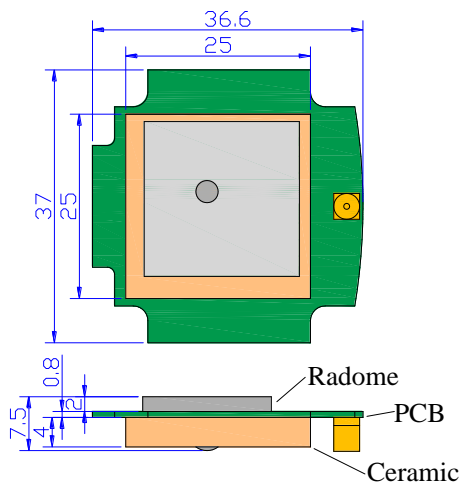

TOP ELECTRONIC INDUSTRY CO., LTD.

www.topecind.com

www.top-elecomponents.com

GPS Internal Active Antenna

TOP-GPS-AI07

DIMENSIONS

TOP ELECTRONIC INDUSTRY CO.,LTD

Rm407 27th Bldg,Nanhua Zone,Huaqiang south,Futian Dist,SZ,GD,China

Item		Specifications
Antenna	Center Frequency	$1575.42 \pm 3\text{MHz}$
	Band Width	$\text{CF} \pm 5\text{MHz}$
	Polarization	RHCP
	Gain	5dBic (Zenith)
	V.S.W.R	< 1.5
	Impedance	50Ω
	Axial Ratio	3dB (max)
	Dimension	25*25*4mm
LNA	Gain	$28 \pm 2\text{dB}$
	Noise Figure	< 1.5
	Filter Insertion Loss	$< 3\text{dB}$
	Ex-band Attenuation	12dB@CF+50MHz/16dB@CF-50MHz
	Supply Voltage	2.2~5V DC
	Current Consumption	5~15mA
	V.S.W.R	< 2.0
Mechanical	Cable	RF1.13 or others
	Connector	IPEX or others
Environmental	Operating Temperature	$-40^{\circ}\text{C} \sim +85^{\circ}\text{C}$
	Relative Humidity	Up to 75%
	Vibration	10 to 55Hz with 1.5mm amplitude 2hours
	Environmentally Friendly	ROHS Compliant