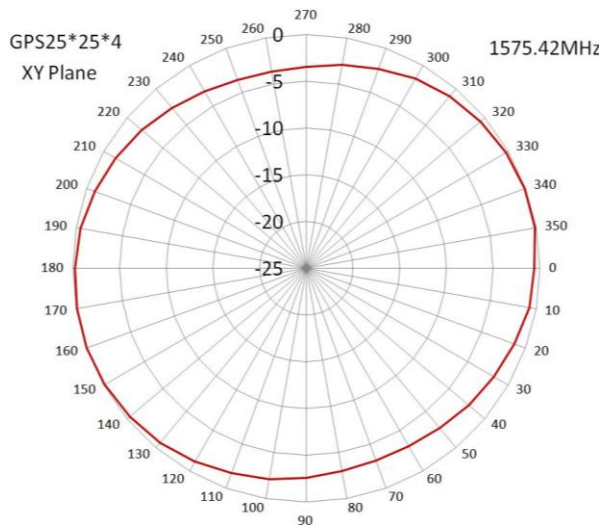

TOP ELECTRONIC INDUSTRY CO., LTD.

www.topecind.com

www.top-elecomponents.com

Radiation Pattern

TOP ELECTRONIC INDUSTRY CO.,LTD

Rm407 27th Bldg,Nanhua Zone,Huaqiang south,Futian Dist,SZ,GD,China

Tel:+86-755-8281 5110

Fax:+86-755-8281 5220

Web: www.topecind.com

www.top-elecomponents.com